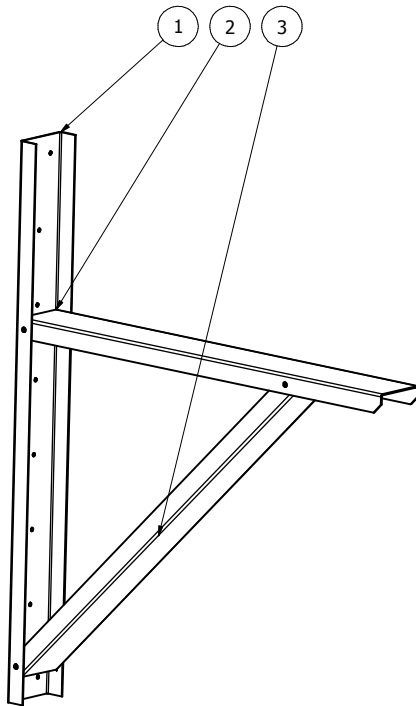

60048 A Frame

Cross bar middle.

Cross bar high.

Parts List			
ITEM	QTY	PART NUMBER	DESCRIPTION
1	1	6243 48 A Frame Mount	
2	1	6241 48 A Frame Top	
3	1	6242 48 A Frame Brace	

DRAWN Rex A Greene	1/7/2005	Greene Welding and Hardware Inc. Greene Galvanized Stairs 217/375/4244 www.greenebinstairs.com		
CHECKED		TITLE		
QA		REV		
MFG		SIZE C	DWG NO 60048 48 Bin A Frame	
APPROVED		SCALE NA	SHEET 1 OF 1	