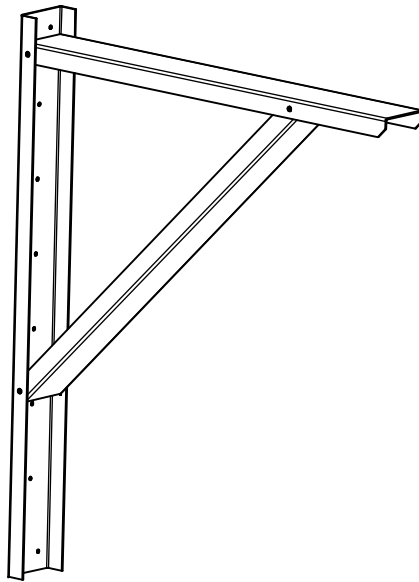

60048 A Frame

Cross bar middle.

Cross bar high.

Parts List			
ITEM	QTY	PART NUMBER	DESCRIPTION
1	1	6243 48 A Frame Mount	
2	1	6241 48 A Frame Top	
3	1	6242 48 A Frame Brace	

DRAWN Rex A Greene	1/7/2005	Greene Welding and Hardware Inc. Greene Galvanized Stairs 217/375/4244 www.greenebinstairs.com		
CHECKED		TITLE		
QA		REV		
MFG		SIZE C	DWG NO 60048 48 Bin A Frame	
APPROVED		SCALE NA	SHEET 1 OF 1	